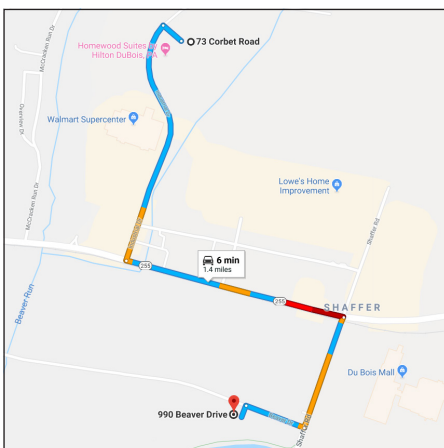

We're Moving!

Effective December 17, 2018:

Schaedler Yesco
990 Beaver Dr.
DuBois, PA 15801-2514
(814) 375-5500

Counter Hours – 7:00am to 4:30pm, Monday thru Friday